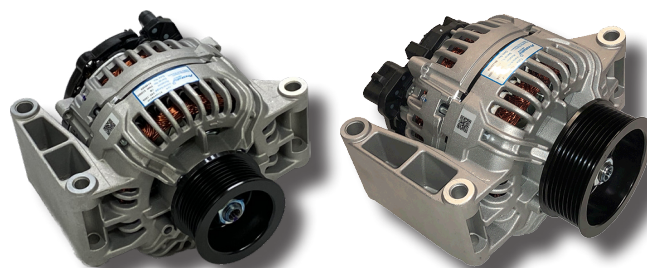

BOSCH 24V 100A ALTERNATORS REPLACEMENTS

- BRAND NEW - no surcharge / core required
- Direct drop-in replacement
- 100% compatible with OE units in multiple applications.
- Load sharing compatible.
- Engineered and tested for longevity and reliability.

0124 655 XXX ALTERNATORS REPLACEMENTS

NEW PRODUCT

A148P617	24V	100A	ER	CW	8pV, 93mm	APPLICATION	REFERENCES*
						MERCEDES-BENZ Actros MP4 / MP5 Arocs 2532 K (2019>) Arocs 2535 K(2019>) Arocs 3227 L (2019>) Arocs 3230 L (2019>) Arocs 3232 L (2019>) Arocs 3235 L (2019>) Atego 3 2124 (2017>) Atego 3 2127 (2017>) Atego 3 2130 (2017>)	0124655327, 0124655328, 0124655617, 0124655618, 0128821008, 0128821161, 0986082520 LRA04565 0151540202, 0151541502, 0151543802, A0151540202, A0151541502, A0151543802 A148387
A148P623	24V	100A	ER	CW	8pV, 69mm	APPLICATION	REFERENCES*
						MERCEDES-BENZ Actros MP4 / MP5 Arocs 2532 K (2019>) Arocs 2535 K(2019>) Arocs 3227 L (2019>) Arocs 3230 L (2019>) Arocs 3232 L (2019>) Arocs 3235 L (2019>) Atego 3 2124 (2017>) Atego 3 2127 (2017>) Atego 3 2130 (2017>)	0124655115, 0124655335, 0124655623, 0124655624, 0128821031, 0128821032, 0986085370 LRA04560 0141546702, 0141549902, 0151541702, 0151544302, A0141546702, A0141549902, A0151541702, A0151544302 A148390